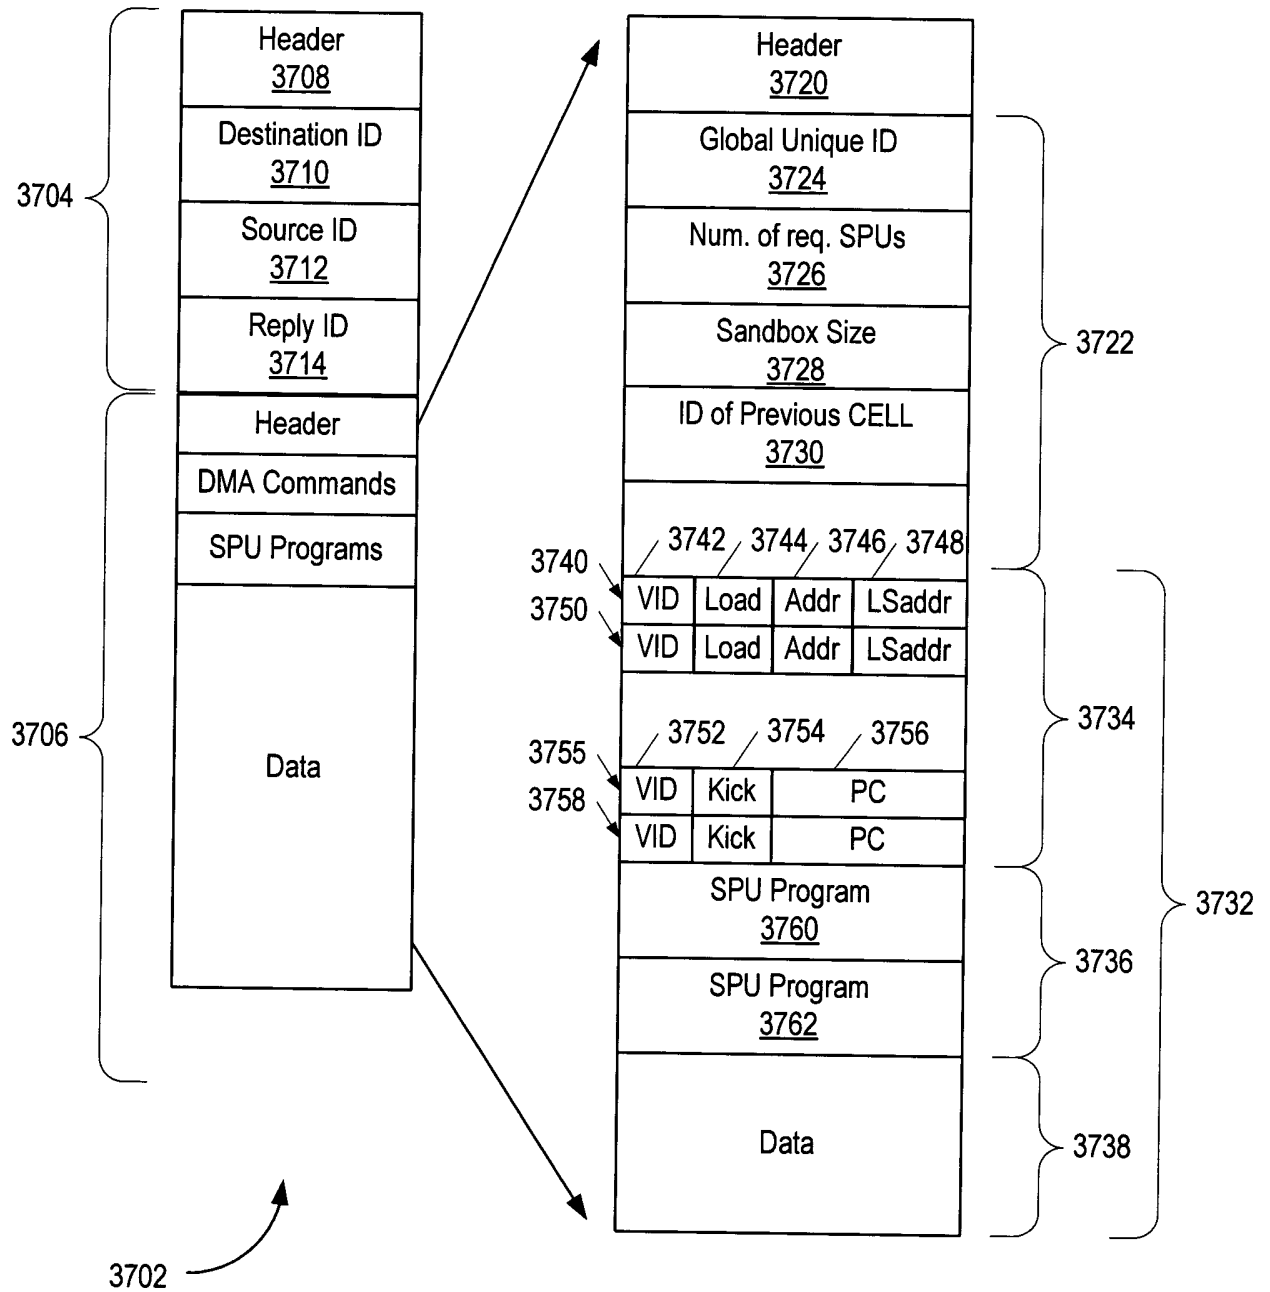

Figure 29

Figure 30

Figure 31

Figure 32

Figure 33

Figure 34

Memory Access Control Table

The diagram shows a table with 64 rows, indexed from 0 to 63. Each row contains four columns: 'Base', 'Size', 'Access Key', and 'Access Key Mask'. Callout 3504 points to the 'ID' column header. Callout 3506 points to the 'Base' column header. Callout 3508 points to the 'Size' column header. Callout 3510 points to the 'Access Key' column header. Callout 3512 points to the 'Access Key Mask' column header. Callout 3502 is an arrow pointing to the table structure.

ID	Base	Size	Access Key	Access Key Mask
0	Base	Size	Access Key	Access Key Mask
1	Base	Size	Access Key	Access Key Mask
2	Base	Size	Access Key	Access Key Mask
		⋮		
63	Base	Size	Access Key	Access Key Mask

Figure 35

Figure 36

Figure 37

38 / 60

Figure 38

Figure 39

40 / 60

Figure 40A